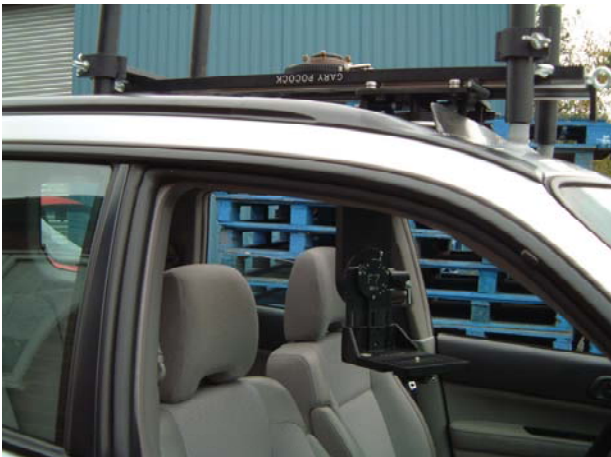

Fax: +44 (0)208 428 4743

Email: info@ronfordbaker.co.uk

Web: www.ronfordbaker.co.uk

Ronford-Baker Slider

The Ronford-Baker Slider is available in many lengths and can be made to your specific requirements. The slider is CNC machined from high tensile aluminium stress relieved 'Tooling Plate', and anodised to suit. Designed for maximised carriage travel, with a minimum height of 4 ¾" (12cm). Mitchell to Mitchell fitting, with an overall width of just 10" (25cm). The whole unit has a lockable rotation of 360 degrees.

Ultra high precision, ground stainless steel runners and rollers.

- 360 degree lockable rotation
- 'Soft stop' adjustable buffers
- Available in lengths from 480mm (19") to 2440mm (8')
- 'Tritium' spirit level
- Mitchell to Mitchell fitting
- Linear damper available

The RB Slider is available in 7 different sizes.

Starting at 19" and then available at 25", 32", 35", 42", 48", 72" and 96".

6 Foot Slider with Support Bars

Optional Support Bars & rubber suckers, designed for car mounting and scaffold tube connections.