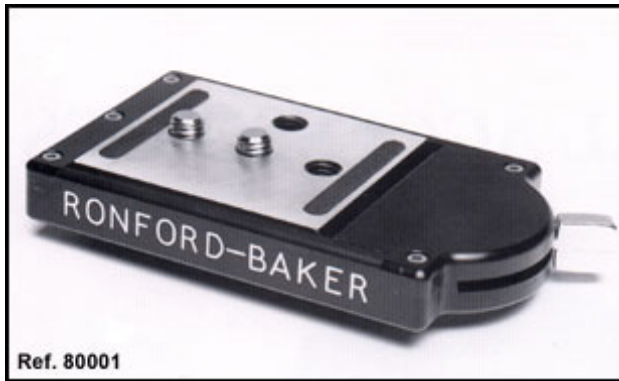

Web: www.ronfordbaker.co.uk

GENERAL ACCESSORIES

Ref. 80041

Ref. 80042

Three Way Leveler

Arri to Elemack Bowl Extension

These accessories are made to the same high standards of precision engineering and quality finish as the Ronford-Baker range of heads and tripods, which they are designed to complement. Many items are compatible with a wide range of equipment in general use throughout the film and television industry.

Top left **Quick Release Plate Standard**
Top right **Arri Mitchell Adapter (A-M)**
Centre left **Quick Release Plate Large**
Centre right **Riser Elemack to Elemack**
Bottom left **Mitchell Low Plate**

Ref. 80054

Ref. 80028

Ref. 20157

Ref. 80044

Ref. 80043

Top left 150mm Bowl with Six Legs
(or Mitchell Plate)

Top right Double Ratchet Pan Bar
F15S/Arri Slide to Arri Balance Plate

Centre left Mitchell Plate to European
Coupling Adapter