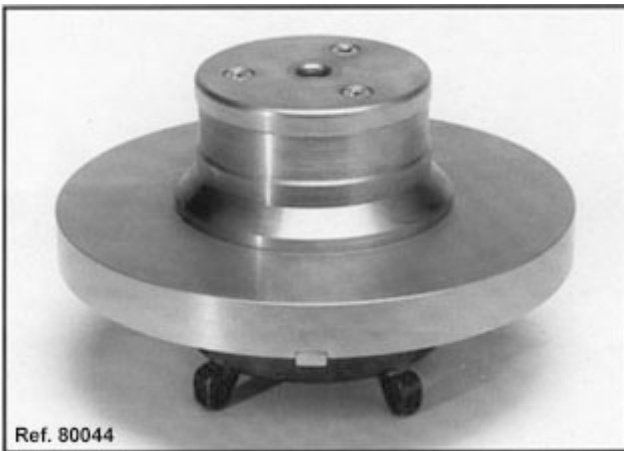

Web: www.ronfordbaker.co.uk

GENERAL ACCESSORIES

Ref. 80041

Ref. 80042

Three Way Leveler

Arri to Elemack Bowl Extension

These accessories are made to the same high standards of precision engineering and quality finish as the Ronford-Baker range of heads and tripods, which they are designed to complement. Many items are compatible with a wide range of equipment in general use throughout the film and television industry.

Top left **Quick Release Plate Standard**
Top right **Arri Mitchell Adapter (A-M)**
Centre left **Quick Release Plate Large**
Centre right **Riser Elemack to Elemack**
Bottom left **Mitchell Low Plate**

Ref. 80054

Ref. 80028

Ref. 20157

Ref. 80044

Ref. 80043

Top left 150mm Bowl with Six Legs
(or Mitchell Plate)

Top right Double Ratchet Pan Bar
F15S/Arri Slide to Arri Balance Plate

Centre left Mitchell Plate to European
Coupling Adapter

Centre right World Cup 150mm Bowl also available
with 100mm Bowl

Bottom right 100mm to 150mm Bowl Adapter

Ref. 80040